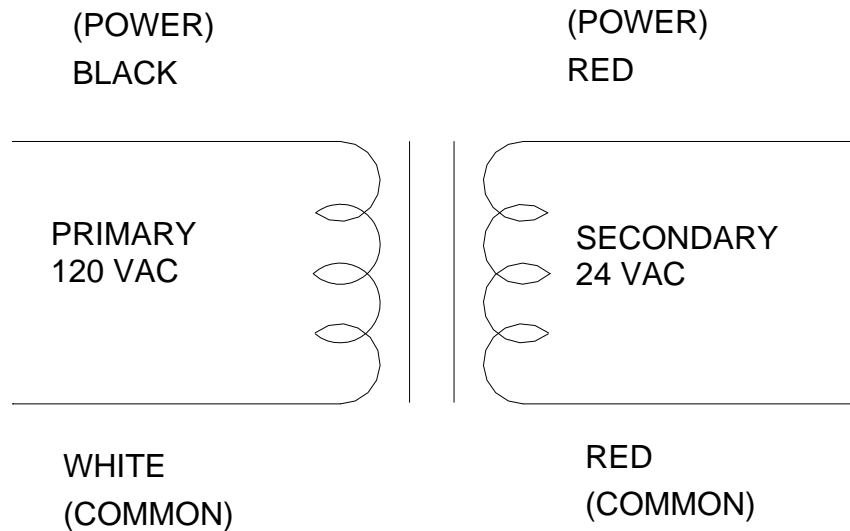

Installation

PART-IN-45

Library	Service Literature
Product Section	Service Products
Product	Parts
Model	GXHA, SC, SP, SW, WC, WP
Literature Type	Installation
Sequence	45
Date	August 1999
File No.	SV-SP-000-PART-IN-45-899
Supersedes	New

Wiring Schematic for TRR00513

Since The Trane Company has a policy of continuous product improvement, it reserves the right to change specifications and design without notice.