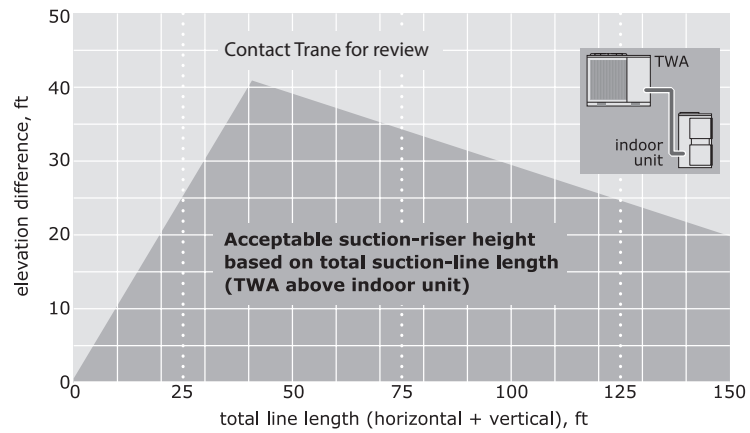

Note: If another manufacturers curb was used initially, the adapter curb may not fit

Light Commercial
Accessories/Information

Odyssey Footprint Information

Table LAC/IN-2-A — Allowable Elevation Difference: Cooling-only TTA above indoor unit

Table LAC/IN-2-B — Allowable Elevation Difference: TWA heat pump above indoor unit

Table LAC/IN-2-C — Allowable Elevation Difference: TTA or TWA above indoor unit

Light Commercial Accessories/Information