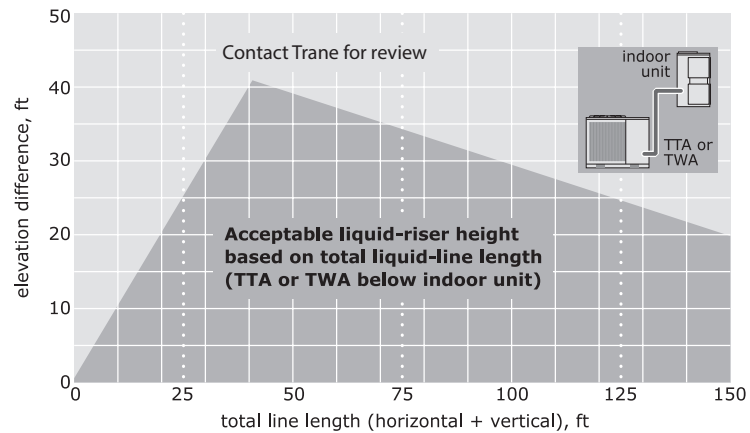

Note: If another manufacturers curb was used initially, the adapter curb may not fit

Light Commercial
Accessories/Information

Odyssey Footprint Information

Table LAC/IN-2-A — Allowable Elevation Difference: Cooling-only TTA above indoor unit

Table LAC/IN-2-B — Allowable Elevation Difference: TWA heat pump above indoor unit

Table LAC/IN-2-C — Allowable Elevation Difference: TTA or TWA above indoor unit

Light Commercial Accessories/Information