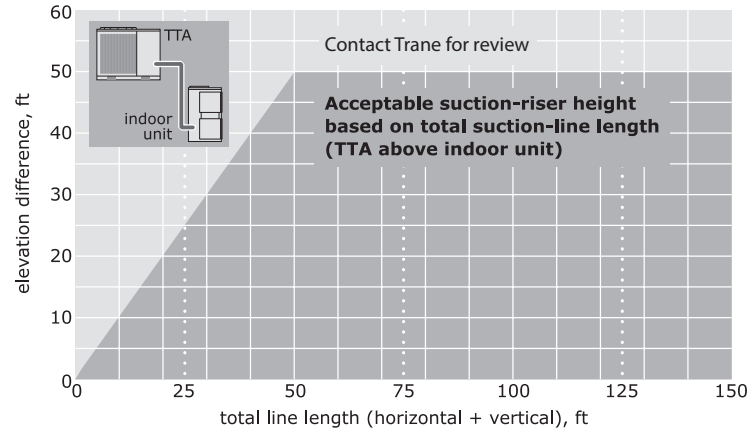

Table LAC/IN-1-C – Convertible 3-10 Ton Curb Adapters

Model Number	Description
BAYQACB009*	Quick Adapt Roof Curb Converts Voyager I™ BAYCURB021* to Precedent™ 3 - 5 Ton BAYCURB042*
BAYQACB010*	Quick Adapt Roof Curb Converts Voyager II™ BAYCURB022* to Precedent™ 3 - 5 Ton BAYCURB042*
BAYQACB011*	Quick Adapt Roof Curb Converts Voyager I™ BAYCURB022* to Precedent™ 6 - 10 Ton BAYCURB043*
BAYQACB012*	Quick Adapt Roof Curb Converts Voyager II™ BAYCURB025* to Precedent™ 6 - 10 Ton BAYCURB043*
BAYQACB013*	Quick Adapt Roof Curb Converts Voyager I™ BAYCURB026* to Precedent™ 6 - 10 Ton BAYCURB043*
BAYQACB044*	Quick Adapt Roof Curb Converts Voyager™ BAYCURB026* to Voyager™ BAYCURB027*
FIAQACB026*	Curb Adapter, Converts existing BAYCURB026* to new C cabinet (FIACURB403*) use with TSJ150B
FIAQACB027*	Curb Adapter, Converts existing BAYCURB027* to new C cabinet (BAYCURB403*) use with TSJ150B
FIAQACB044*	Curb Adapter, Converts existing BAYCURB044* to new B cabinet (BAYCURB402*) use with TSJ072A-120A
BAYQACB500*	Quick Adapt Roof Curb Converts Carrier™ CRRFCURB001A01 to Precedent™ FIACURB401*
BAYQACB501*	Quick Adapt Roof Curb Converts Carrier™ CRRFCURB001A01 to Precedent™ FIACURB402*
BAYQACB502*	Quick Adapt Roof Curb Converts Carrier™ CRRFCURB001A03 to Precedent™ FIACURB402*
BAYQACB114*	Precedent E cabinet to Precedent D cabinet (BAYCURB044 to BAYCURB043)
BAYQACB115*	Precedent B cabinet to Precedent C cabinet (BAYCURB042 to BAYCURB043)

Note: If another manufacturers curb was used initially, the adapter curb may not fit

Light Commercial
Accessories/Information

Odyssey Footprint Information

Table LAC/IN-2-A — Allowable Elevation Difference: Cooling-only TTA above indoor unit

Table LAC/IN-2-B — Allowable Elevation Difference: TWA heat pump above indoor unit

Table LAC/IN-2-C — Allowable Elevation Difference: TTA or TWA above indoor unit

Light Commercial Accessories/Information