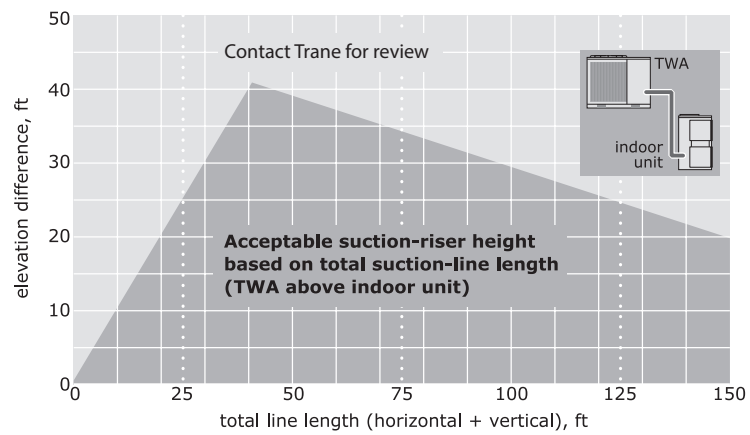

Note: If another manufacturers curb was used initially, the adapter curb may not fit

Light Commercial
Accessories/Information

Odyssey Footprint Information

Table LAC/IN-2-A — Allowable Elevation Difference: Cooling-only TTA above indoor unit

Table LAC/IN-2-B — Allowable Elevation Difference: TWA heat pump above indoor unit

Table LAC/IN-2-C — Allowable Elevation Difference: TTA or TWA above indoor unit