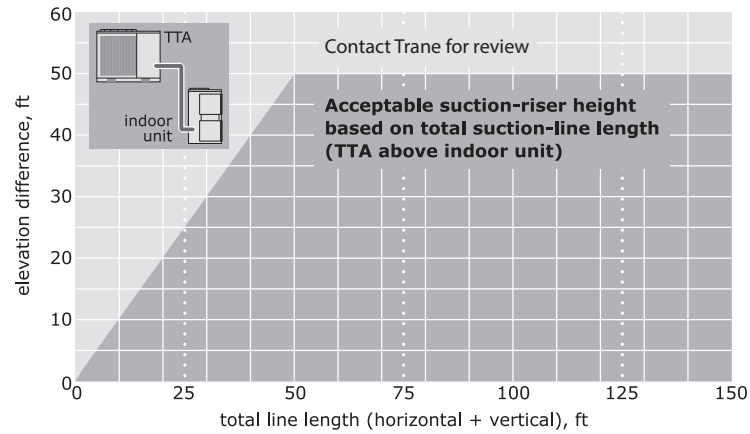

Table LAC/IN-1-C – Convertible 3-10 Ton Curb Adapters

Model Number	Description
BAYQACB009*	Quick Adapt Roof Curb Converts Voyager I™ BAYCURB021* to Precedent™ 3 - 5 Ton BAYCURB042*
BAYQACB010*	Quick Adapt Roof Curb Converts Voyager II™ BAYCURB022* to Precedent™ 3 - 5 Ton BAYCURB042*
BAYQACB011*	Quick Adapt Roof Curb Converts Voyager I™ BAYCURB022* to Precedent™ 6 - 10 Ton BAYCURB043*
BAYQACB012*	Quick Adapt Roof Curb Converts Voyager II™ BAYCURB025* to Precedent™ 6 - 10 Ton BAYCURB043*
BAYQACB013*	Quick Adapt Roof Curb Converts Voyager I™ BAYCURB026* to Precedent™ 6 - 10 Ton BAYCURB043*
BAYQACB044*	Quick Adapt Roof Curb Converts Voyager™ BAYCURB026* to Voyager™ BAYCURB027*
FIAQACB026*	Curb Adapter, Converts existing BAYCURB026* to new C cabinet (FIACURB403*) use with TSJ150A
FIAQACB027*	Curb Adapter, Converts existing BAYCURB027* to new C cabinet (BAYCURB403*) use with TSJ150A
FIAQACB044*	Curb Adapter, Converts existing BAYCURB044* to new B cabinet (BAYCURB402*) use with TSJ072A-120A
BAYQACB500*	Quick Adapt Roof Curb Converts Carrier™ CRRFCURB001A01 to Precedent™ FIACURB401*
BAYQACB501*	Quick Adapt Roof Curb Converts Carrier™ CRRFCURB001A01 to Precedent™ FIACURB402*
BAYQACB502*	Quick Adapt Roof Curb Converts Carrier™ CRRFCURB001A03 to Precedent™ FIACURB402*
BAYQACB114*	Precedent E cabinet to Precedent D cabinet (BAYCURB044 to BAYCURB043)
BAYQACB115*	Precedent B cabinet to Precedent C cabinet (BAYCURB042 to BAYCURB043)

Note: If another manufacturers curb was used initially, the adapter curb may not fit

Light Commercial
Accessories/Information

Odyssey Footprint Information

Table LAC/IN-2-A — Allowable Elevation Difference: Cooling-only TTA above indoor unit

Table LAC/IN-2-B — Allowable Elevation Difference: TWA heat pump above indoor unit

Table LAC/IN-2-C — Allowable Elevation Difference: TTA or TWA above indoor unit