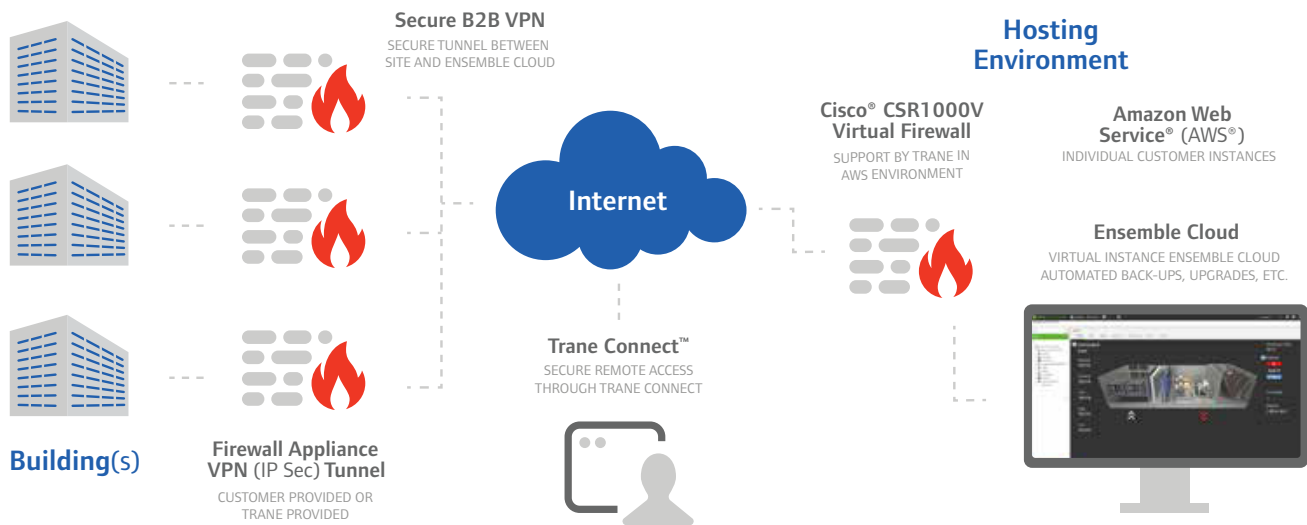

Let go of IT system maintenance. Trane takes over the responsibilities for system maintenance, backups and upgrades, completing tasks much faster than when software is deployed at your site.

Let go of worry. Free remote system access through Trane Connect™ gives facilities management secure 24/7 system access. Automatic software upgrades continuously address newly identified security threats.

Let go of capital expenses and unplanned lifecycle costs. A cloud-based solution means you don't have to purchase servers or software licenses for the building management system, OS or SQL database.

Let go of limitations. The system can easily scale up to meet your system or data expansion needs. User dashboards are configurable to your daily needs, so you don't have to compromise.

Let go of commitments. Our SaaS is offered in 1- to 3-year contracts. At the end of the term, you can choose to opt out of the cloud service and implement an onsite solution with servers and licensed software that you maintain. Trane will help you fully transfer your saved data.

Multiple security points provide layers of protection against unauthorized intrusions.

It's all in the cloud. Tracer Ensemble Cloud is a future ready, secure building management system.

Trane – by Trane Technologies (NYSE: TT), a global climate innovator – creates comfortable, energy efficient indoor environments through a broad portfolio of heating, ventilating and air conditioning systems and controls, services, parts and supply. For more information, please visit trane.com or tranetechnologies.com.

All trademarks referenced in this document are the trademarks of their respective owners.

© 2021 Trane. All Rights Reserved.

BAS-SLB101-EN
01/19/2021