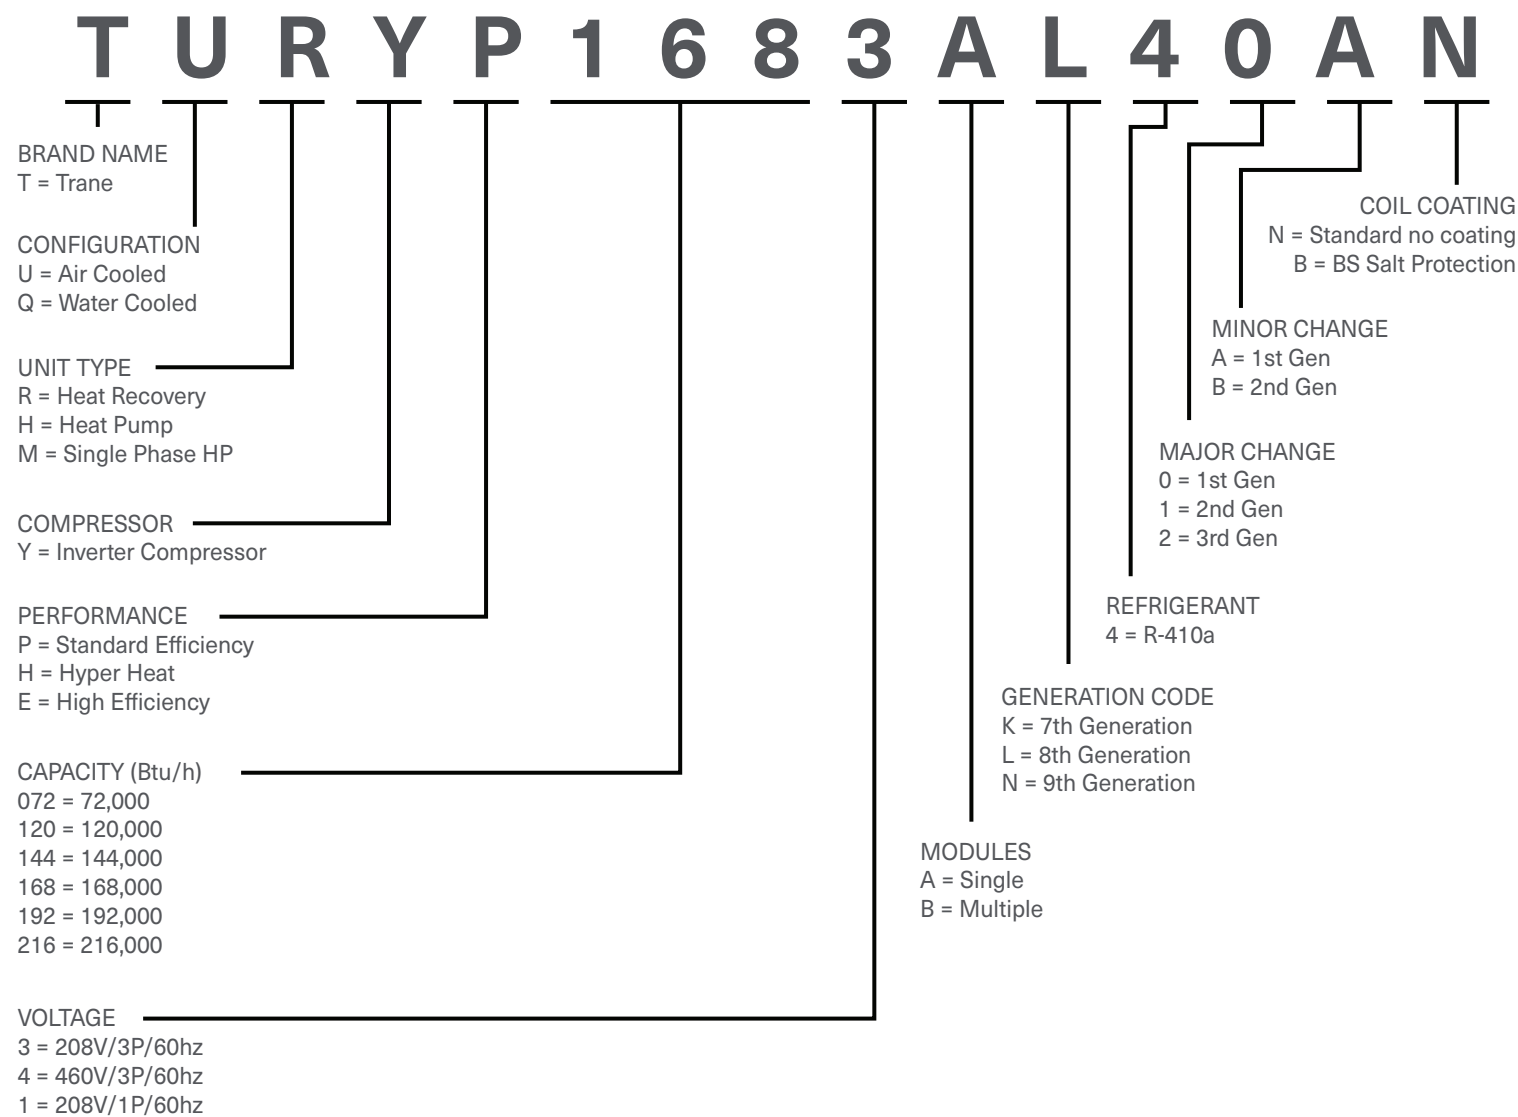

CITY MULTI® Outdoor Unit Model

NUMBER CONVERSION REFERENCE GUIDE

New Model Number:

Original Model Number: